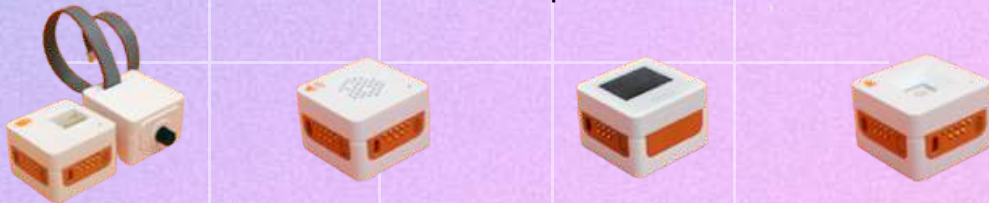

Unplugged Coding

EXPERIENCE THE PRINCIPLES OF PHYSICAL COMPUTING BY CONNECTING MODI MODULES TOGETHER - NO DEVICE NEEDED! MODULES CONNECT MAGNETICALLY FOR SAFETY AND EASE OF USE.

MODI

MODI EXPERT KIT

Magical Magnet Module

THERE ARE 3 TYPES OF MODI MODULES: INPUT, OUTPUT AND SETUP.

INPUT MODULES

Detect or measure the surrounding environment and control the output modules.

OUTPUT MODULES

Communicate with or affect their environment with motion, light, or sound.

SETUP MODULES

Support the operation of other modules.

MODI

MODI EXPERT KIT

What's in the Kit?

- 2 NETWORK MODULES
- 2 BATTERY MODULES
- 2 INFRARED MODULES
- 1 GYROSCOPE MODULE
- 1 MICROPHONE MODULE
- 1 BUTTON MODULE
- 1 ENVIRONMENT MODULE
- 1 DIAL MODULE
- 1 ULTRASONIC MODULE
- 1 LED MODULE
- 1 DISPLAY MODULE
- 1 SPEAKER MODULE
- 4 MOTOR MODULES
- 2 MOTOR CONTROLLER MODULES