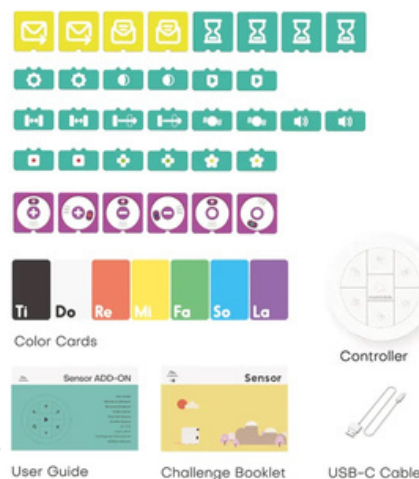

What's include

- With the sensor function, kids can now program the MatataBot to detect and react to obstacles, colors, and even sound!
- Controllable onboard LED lights of embedded into Matatalab Controller.
- Sensor includes sound, color, light, Infrared(IR), gyro, touch, sending, and receiving messages.