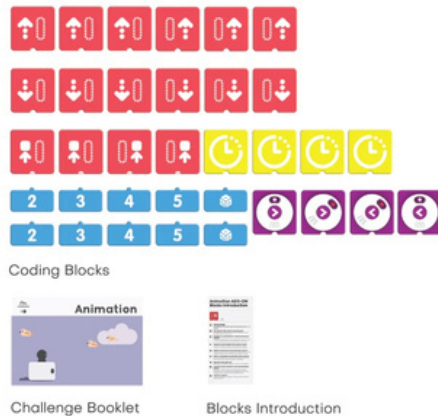

What's include

- Make advantage of MatataBot's 'Go Draw' feature.
- Kids can program the MatataBot to draw amazing shapes and move in unique ways.
- Customize the MatataBot's eyes with different colors too!
- Finally, kids can now animate the MatataBot how they like through hands-on play!

MATATALAB SENSOR ADD-ON