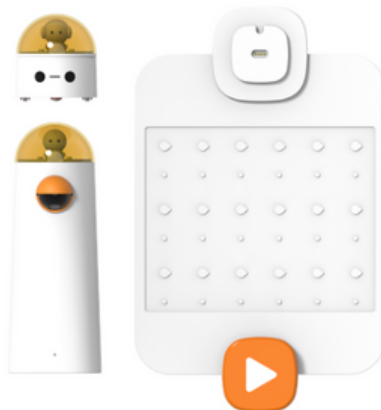

## What is Matatalab?

The Matatalab Coding Set is a block-based, tangible programming tool that allows students to move a robot through an environment by way of a Bluetooth-enabled command tower and board.

## What's in the Kit?

- 1 MATATABOT ROBOT ● 1 CONTROL TOWER ● 1 PROGRAMMING BOARD
- 4 "BACKWARD" BLOCK ● 4 BLOCK "STRAIGHT AHEAD" ● 2 "LOOP START" BLOCK
- 4 BLOCK "ROTATION LEFT 90°" ● 2 "LOOP ENDS" BLOCK ● 1 "FUNCTION CALL" BLOCK
- 1 "FUNCTION DEFINITION" BLOCK ● 1 "SONGS" BLOCK ● 1 "DANCE" MODULE
- 1 "MOTION" BLOCK ● 2 NUMBER "2" ● 2 NUMBER "3" ● 2 NUMBER "4"