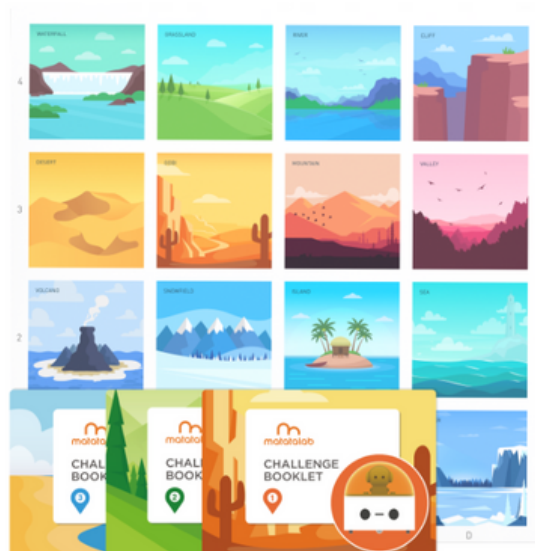

What's in the Kit?

- 1 MATATABOT ROBOT ● 1 CONTROL TOWER ● 1 PROGRAMMING BOARD
- 4 "BACKWARD" BLOCK ● 4 BLOCK "STRAIGHT AHEAD" ● 2 "LOOP START" BLOCK
- 4 BLOCK "ROTATION LEFT 90°" ● 2 "LOOP ENDS" BLOCK ● 1 "FUNCTION CALL" BLOCK
- 1 "FUNCTION DEFINITION" BLOCK ● 1 "SONGS" BLOCK ● 1 "DANCE" MODULE
- 1 "MOTION" BLOCK ● 2 NUMBER "2" ● 2 NUMBER "3" ● 2 NUMBER "4"