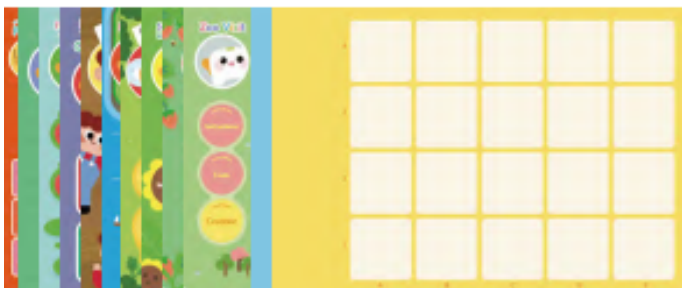

## What's in the Kit?

● TALE-BOT PRO X 1

● ACCESSORIES X 6

● COMMAND CARD X 32

● CONFIGURATION SETTING CARD X 1

● DOUBLE-SIDED INTERACTIVE MAP X 5 + BLANK MAP X 1

● CALLOUT STICKERS QUICK GUIDE X 1

● STICKER BOOKLET X 1